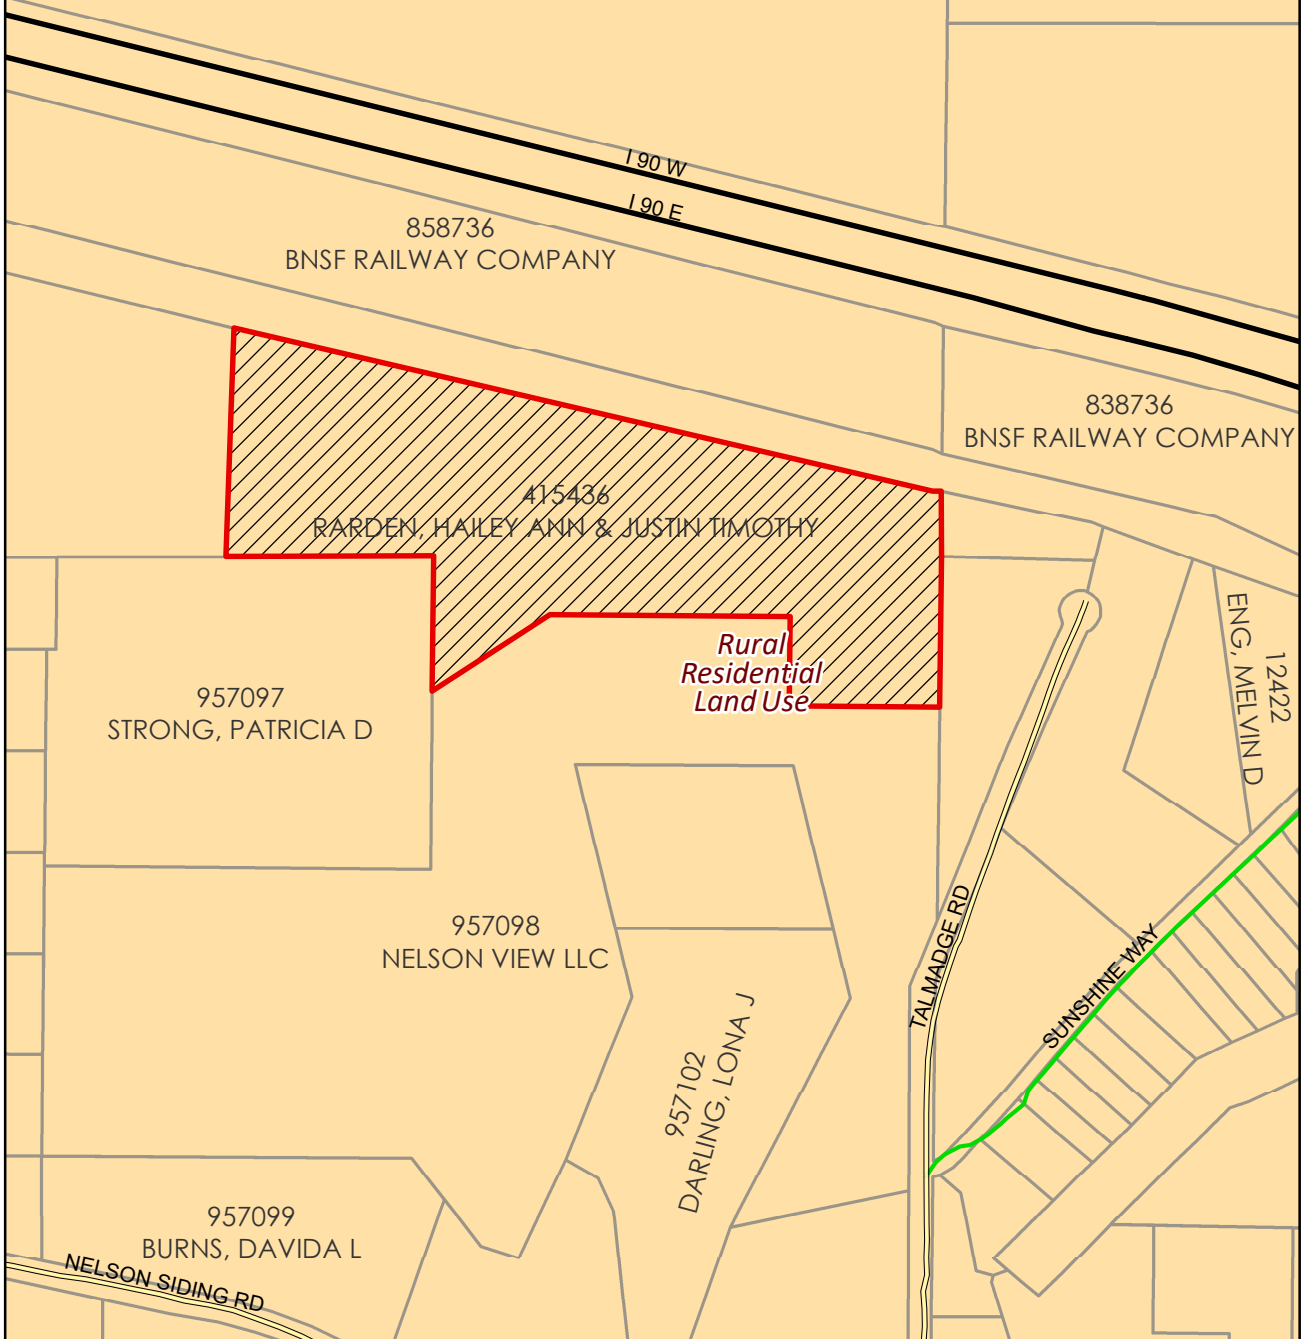

0 255 510 1,020 Feet

CHURCH OF LATTER DAY SAINTS

**SP-23-00008 Rarden**

**Land Use Map**